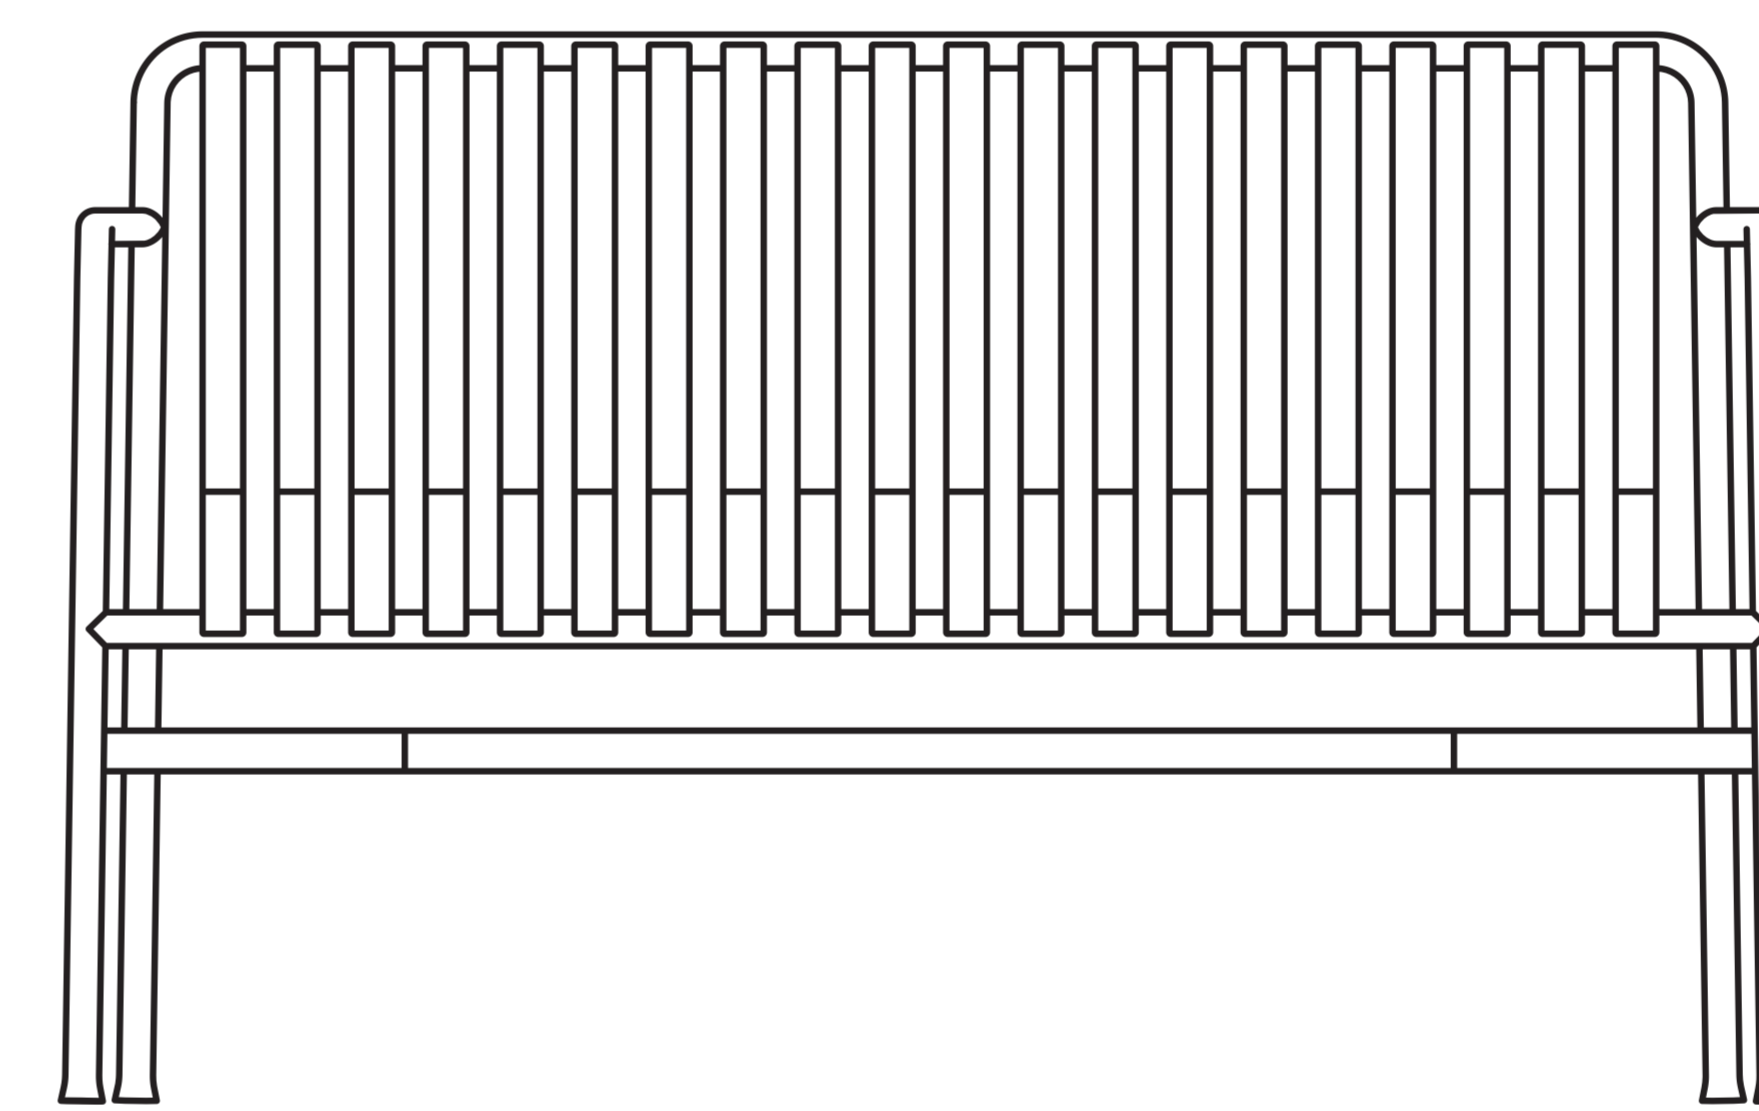

PALISSADE COLLECTION

DESIGN BY RONAN & ERWAN BOURULLEC

BAR STOOL
W38 X D45 X H78 cm

STOOL
W37 X D42 X H45 cm

CHAIR
W47 X D56 X H45/80 cm

ARMCHAIR
W51 X D56 X H45/80 cm

DINING ARMCHAIR
W63 X D66 X H45/80 cm

LOUNGE CHAIR HIGH
W73 X D92 X H38/88 cm

LOUNGE CHAIR LOW
W73 X D81 X H38/70 cm

LOUNGE SOFA
W139 X D88 X H38/70 cm

LOW TABLE
L81,5 X W86 X H75 cm

BENCH
W120 X D42 X H45 cm

DINING BENCH WITHOUT ARMREST
W120 X D70 X H80 cm

DINING BENCH
W128 X D70 X H45/80 cm

OTTOMAN
W65 X D60 X H37 cm

TABLE
L170 X W90 X H75 cm

TABLE
L82,5 X W90 X H75 cm

CHAISE LONGUE
W65,5 x D164,5 x H70 cm

All variants are available in Anthracite, Olive, Sky grey and Iron red. Selected variants come in Hot galvanised steel*