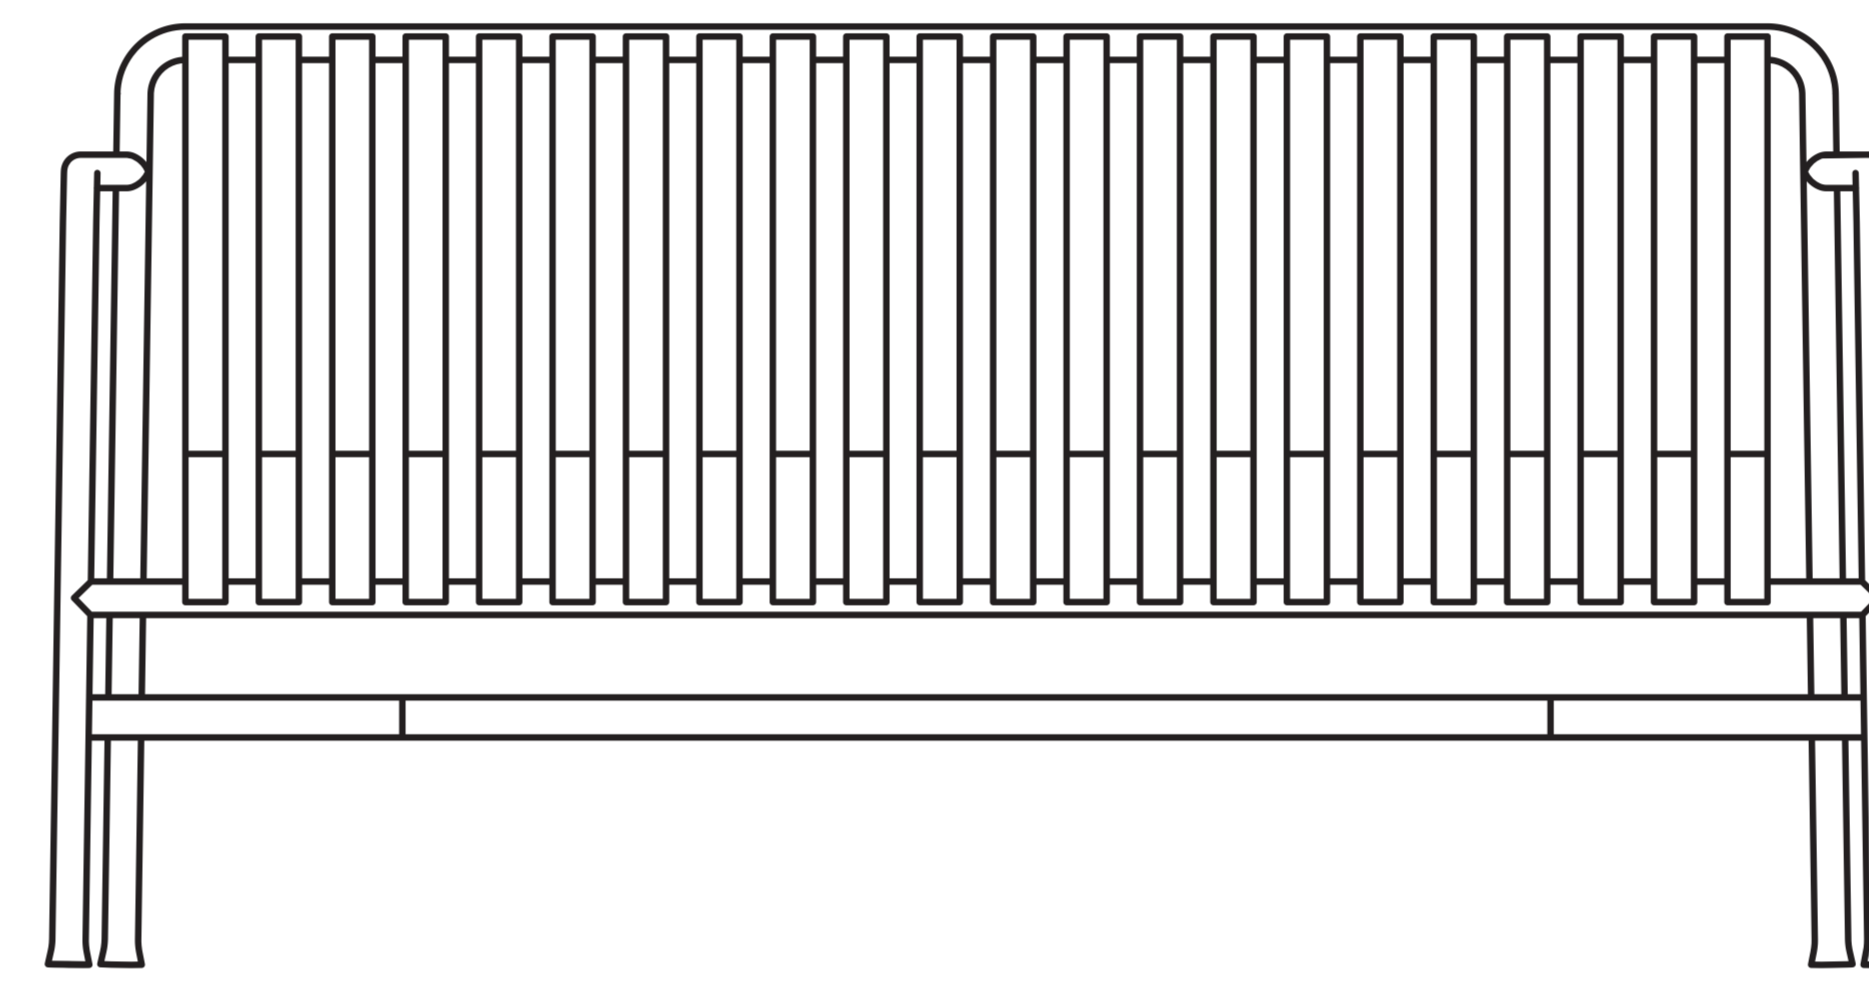

PALISSADE COLLECTION

DESIGN BY RONAN & ERWAN BOURULLEC

BAR STOOL
W38 X D45 X H78 cm

STOOL
W37 X D42 X H45 cm

CHAIR
W47 X D56 X H45/80 cm

ARMCHAIR
W51 X D56 X H45/80 cm

DINING ARMCHAIR
W63 X D66 X H45/80 cm

LOUNGE CHAIR HIGH
W73 X D92 X H38/88 cm

LOUNGE CHAIR LOW
W73 X D81 X H38/70 cm

LOUNGE SOFA
W139 X D88 X H38/70 cm

LOW TABLE
L81,5 X W86 X H75 cm

BENCH
W120 X D42 X H45 cm

DINING BENCH WITHOUT ARMREST
W120 X D70 X H80 cm

DINING BENCH
W128 X D70 X H45/80 cm

OTTOMAN
W65 X D60 X H37 cm

TABLE
L170 X W90 X H75 cm

TABLE
L82,5 X W90 X H75 cm

CHAISE LONGUE
W65,5 x D164,5 x H70 cm

All variants are available in Anthracite, Olive, Sky grey and Iron red. Selected variants come in Hot galvanised steel*