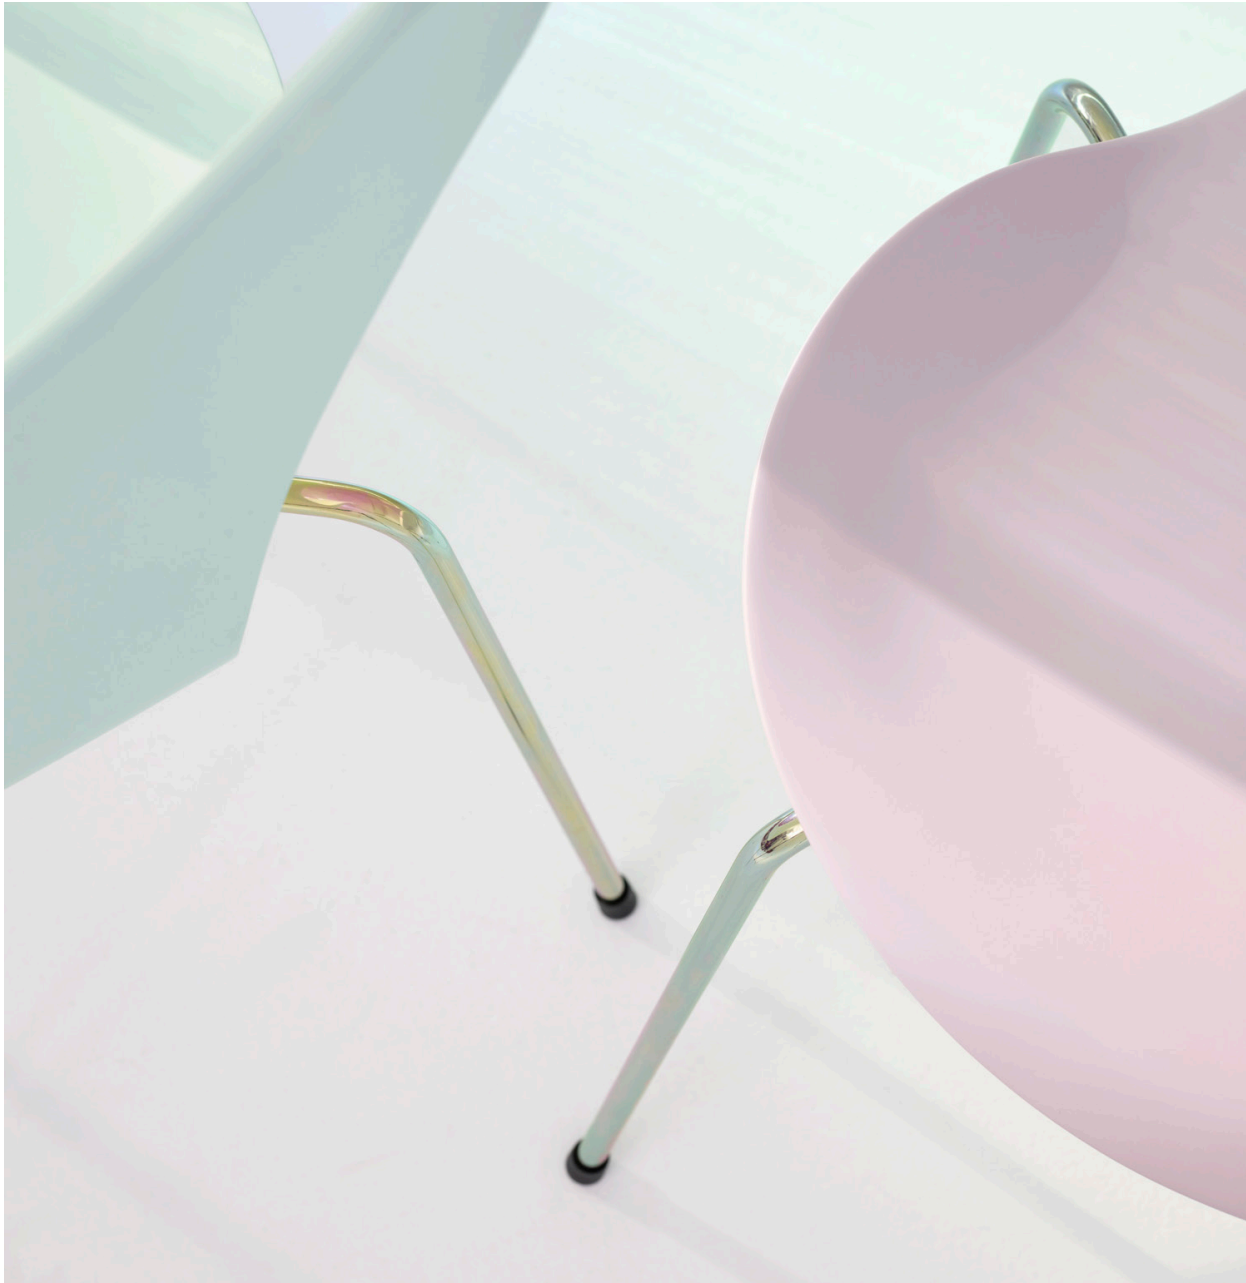

SALES INFORMATION

KEY DATES

- Available to order: February 6th, 2025 from PP
- Marketing assets available: February 6th, 2025
- Market launch date: March 3rd, 2025

LEAD TIME

5 weeks (ex works)

MODELS

- 3107: Chair with Rainbow base
- 3107: Chair with Chrome base

PRICING

EUR (19 %)	EXCL.	INCL.
Series 7 - 7:14 AM	410	489