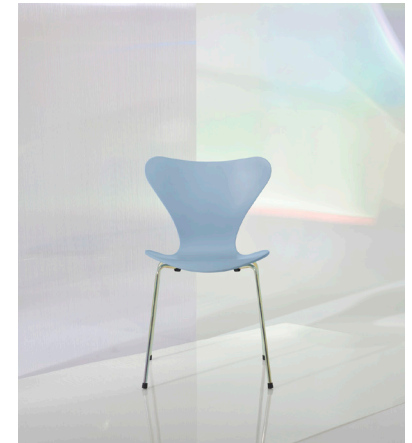

7:14 AM BLUE

*Colour, gloss level and structure are only indicative.
Please see samples for actual reference.*